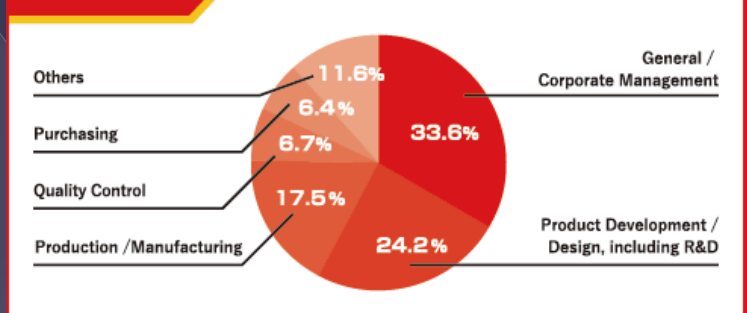

Exhibitors

16th Mon → 18th Wed
March 2020
@ Tokyo, Japan