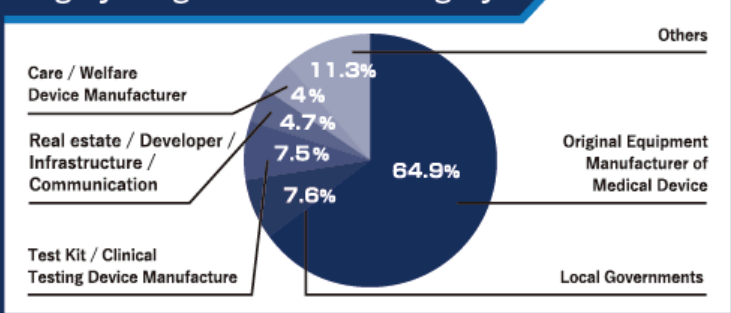

Facts and Figures

Show Name

- Medtec Japan 2019
- Electro Med Japan 2019
- Smart Health Japan 2019
- Care · Welfare & Device Expo 2019
- Test Kit Japan 2019
- Medtech City 2019

Visitors Grand Total / Number of Exhibitors by Country and Regions

Visitors Grand Total : **25,407**

Venue : Tokyo Big Sight Exhibition Centre, Japan

Visitors each day

18 March, Monday **7,077**

19 March, Tuesday **9,222**

20 March, Wednesday **9,108**

No. of exhibitors : **523** exhibitors

(Japan : 442, Overseas : 81)

Countries and Regions : **24** countries and regions

Overseas pavilion : EU and Switzerland Pavilion

Highly Targeted Visitor Category